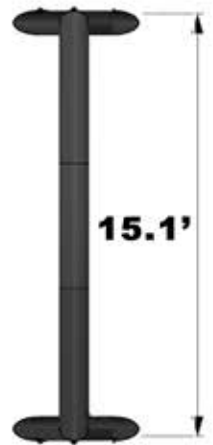

E-PS200

PICTURE SIZE = 200" DIAGONAL

PERSPECTIVE

SIDE VIEW

'GROUND TO SCREEN'
HEIGHT ~ 2.5'

TOP VIEW